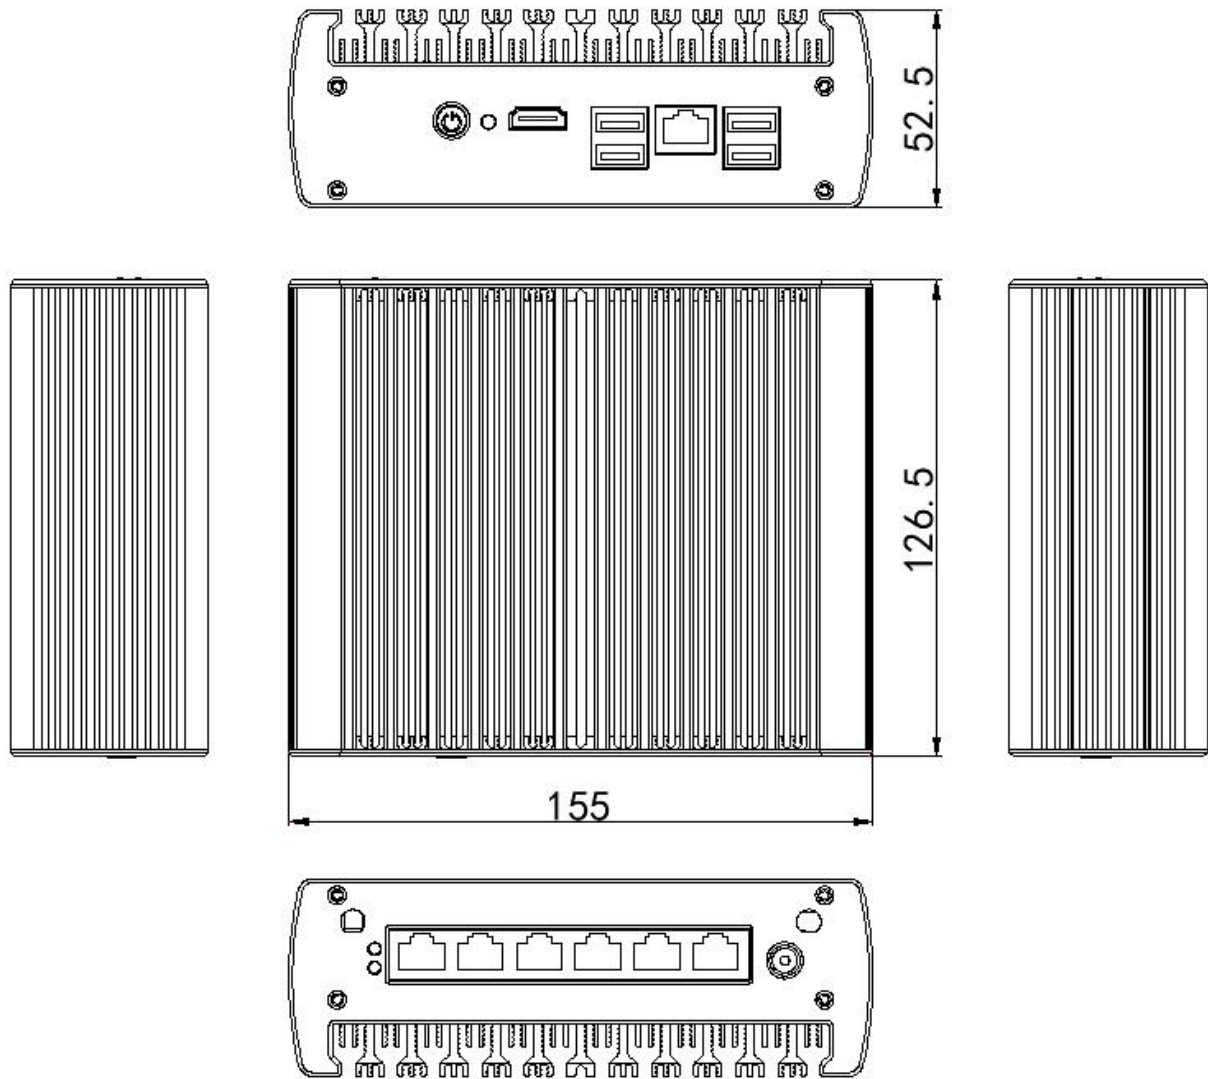

Nano N13L6

Intel® 8th Generation Core™ Processor
Micro Firewall Appliance

Features :

- ◇ All aluminum structure, fanless design;
- ◇ Onboard Intel 8th Generation Core Processor;
- ◇ Max. Support 2 DDR4, MAX. 32G RAM;
- ◇ Support 1*MSATA, 1*2.5" HDD;
- ◇ Support 6*Intel 1000M LAN;
- ◇ Support 1*RJ45 COM (Support Console Function) ;
- ◇ Support OS:

Specification

Model	N13
Color	Black (Color can be customized)
Material	High-quality all aluminum, surface anodic oxidation
Processor	Intel Core i3 8130U (dual core quad threads, Basic 2.2 GHz, Turbo 3.4 GHz)
CPU Architecture	KabyLake-U
RAM	Support 2*DDR4 2400 MHz SODIMM RAM Slot, Max. Support 32GB
Display Chip	Intel HD Graphics 620
Display Port	1*HDMI
Front I/O	4*USB3.0, 1*Power Switch, 1*RJ45 COM (Support Console function) ,1*HDMI
Rear I/O	6*RJ45 LAN, 1*DC Input
Expansion Slot	Support 1*MINI PCIE Slot (WIFI/Bluetooth Optional) Support 1*MINI PCIE Slot (Support MSATA/4G,Built-in 1 Nano-SIM card slot)
Network	6*Intel i210-AT/i211-AT 10/100/1000M LAN
Storage	1*MSATA Slot, 1*2.5"HDD
Input Voltage	Support DC 12V Input
Other Function	Auto power on when there is electricity、Timing boot、Wake on LAN、PXE boot、Watchdog (0~255 level) (Standard version doesn't set these function)
Work Temp	0℃ ~ +50℃ (Commercial HDD) , -20℃ ~ +60℃ (Industrial SSD) , Surface air flow
Work Humidity	0% ~ 95% non-condensing
Certificates	CE、CCC、FCC Class A、ROHS
Dimension	155 * 126.5 * 52.5mm
Net Weight	1.6kg
Application	Firewall, VPN, Network Server, Network Security, Router etc.

N13 Drawing

Accessories List

Name	Quantity	Specification
Power Adapter	1	12V 5A
Power Cord	1	Any Plug Optional (China, US, EU, UK etc.)
VESA Bracket	1	Standard

Order Information

Configuration 1	N13	Intel Core i3 8130U	Standard Port
-----------------	-----	---------------------	---------------